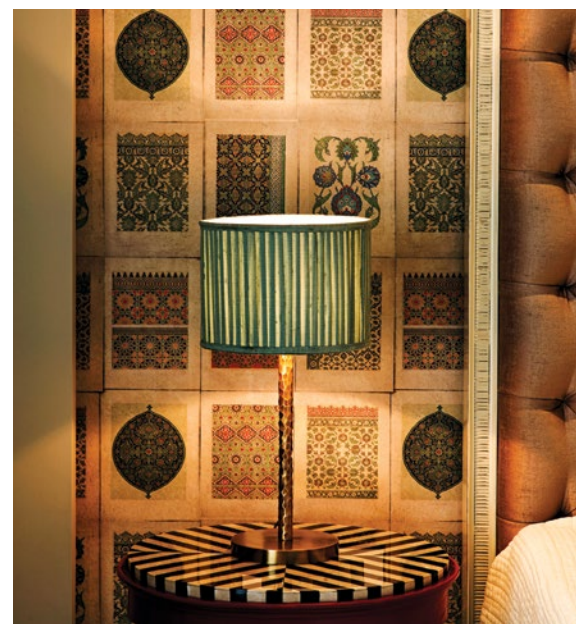

“When we met our clients for the first time, what touched us was their simplicity, warmth and their love for our culture. Hence, we decided to create a home with these values as the underlying principles,” says Sonal

Tuli, Co-founder, Within.

Located in Gurugram, this 3,300 sqft apartment for a family of four showcases spaces full of love and beauty which are synonymous to Within’s design philosophy. Upon entering, a modern chest of drawers in ebony welcomes us, contrasting beautifully with antique Indian columns that add their charm.

The brightly lit formal living room has comfortable sitting around a masterpiece of a coffee table finished in beaten brass and white onyx. Hues of blue and pink contrast with the neutral setting, just like the antique art and sculpture contrasts with the modern lamps.

The magnificent dining chandelier in Murano glass sits atop the dining table handcrafted in semi-precious stones. A vibrant blue patina mirror adds a little quirk in this sublime setting while the brass lotuses lend a divine charm.

Moving into the family areas, we witness an exquisite lounging space next to the mandir. A large Pichvai has been used as the backdrop of this sacred corner along with large brass wall sconces as the ultimate style statement which truly light up this den. The cluster of tables with a very intricate and unique inlay, a signature piece from Within sits pretty as a focal piece.

Rich textures in wallpaper, fabrics, and rug are the highlights of the understated luxury in the master bedroom. While the daughters’ rooms are filled with unusual wallpapers and unconventional wall arts which are a treat to the eye.

Each corner has been designed with utmost perfection. The beauty, simplicity, and attention to detail leaves us in sheer wonderment!